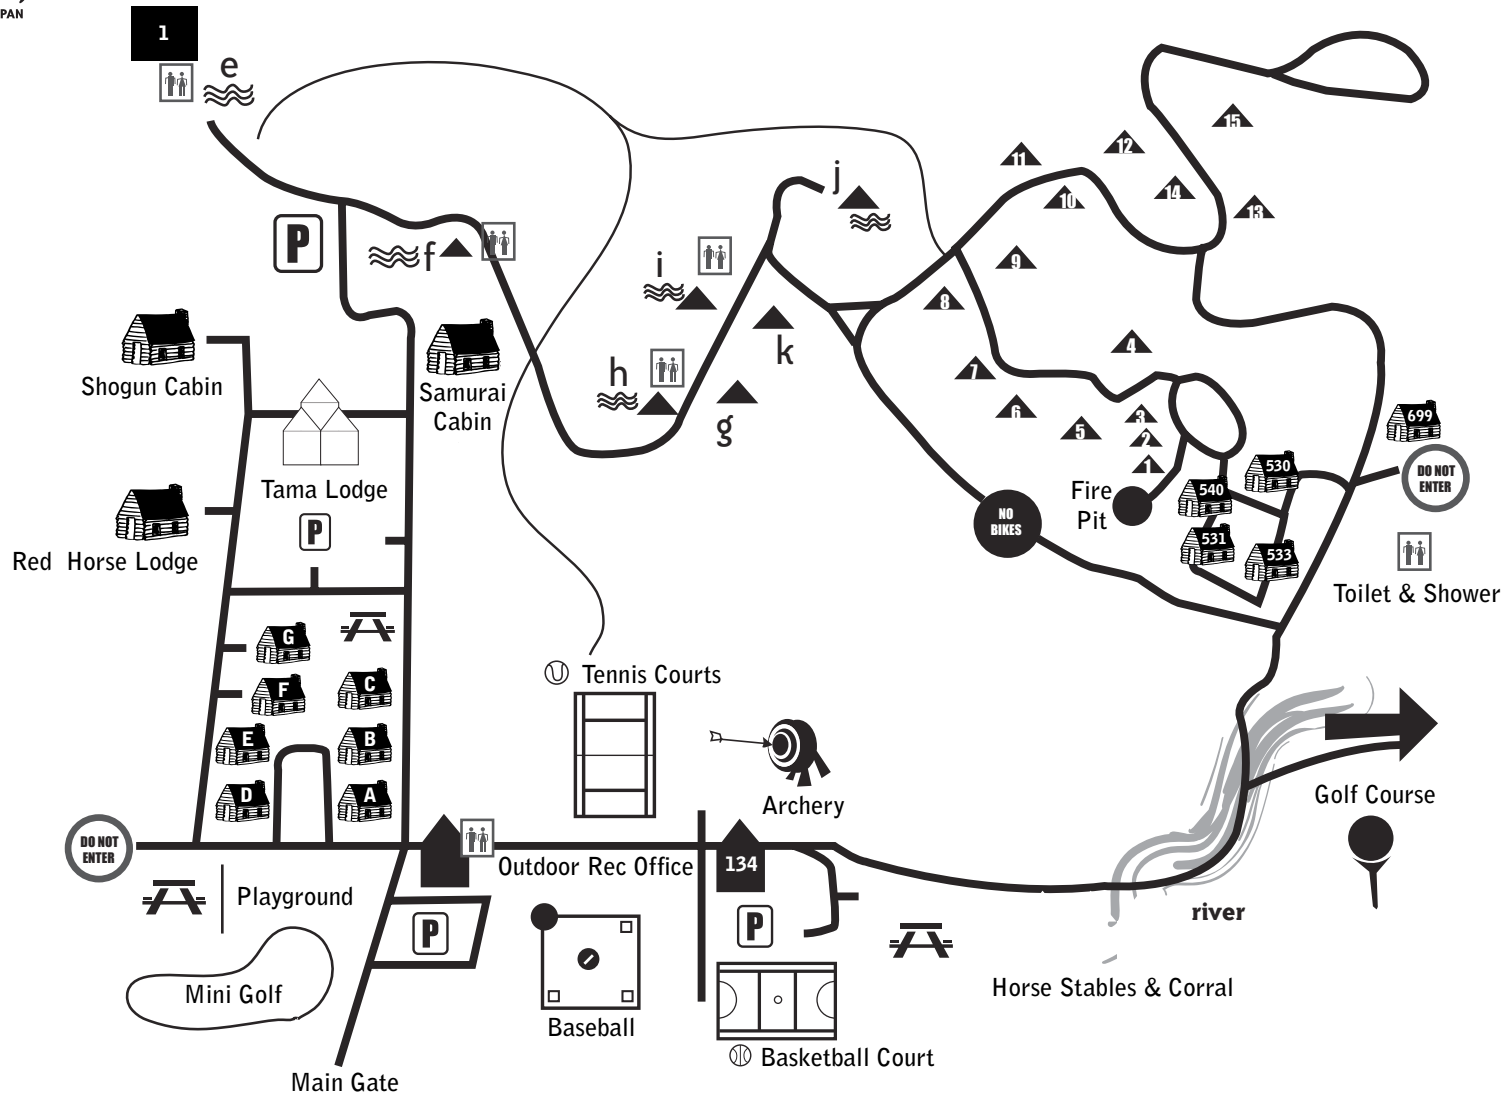

Tama Hills Recreation Map

Tama Lodge 224.3221

Tama Outdoor Rec 224.3413

Tama Golf 224.3426